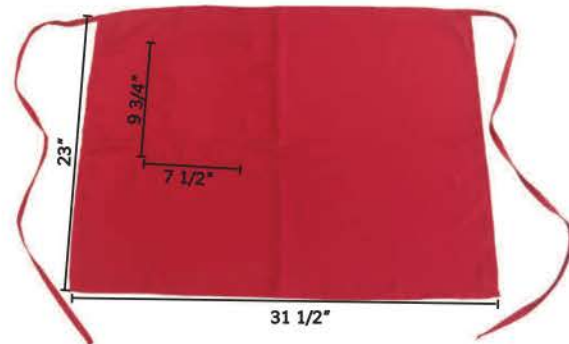

• TRACKSUIT •
(FULL SET)

TS-288YBK
Yellow/ Black

TS-288RBN
Royal blue/ Navy

TS-288RBK
Red/ Black

SIZE INCHES MEASUREMENT CHART

MEN Corporate Shirt (inch)

	Shoulder (A)	Chest (B)	Sleeve Length (C)	Shirt Length (D)
XS	18	40	9	28
S	18.5	42	10	29
M	19	44	10.5	29.5
L	20	46	11	30.5
XL	21	49	11.5	31
2XL	21.5	52	12	32
3XL	22.5	55	12.5	33
4XL	23.5	58	12.5	33
5XL	24.5	61	12.5	33