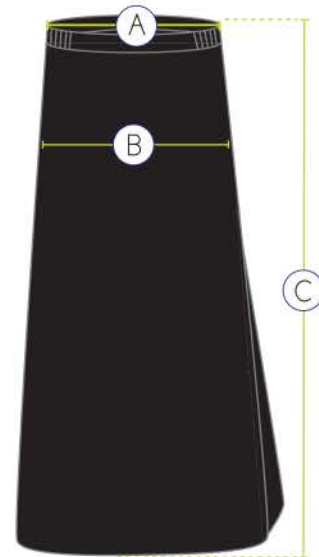

LONG SKIRT (inch)

	Waist (A)	Hip (B)	Length (C)
2XS	24	34	38
XS	26	37	38
S	28	40	39
M	30	43	39
L	32	46	40
XL	35	49	40
2XL	38	52	41
3XL	42	55	41
4XL	46	58	41
5XL	50	61	41