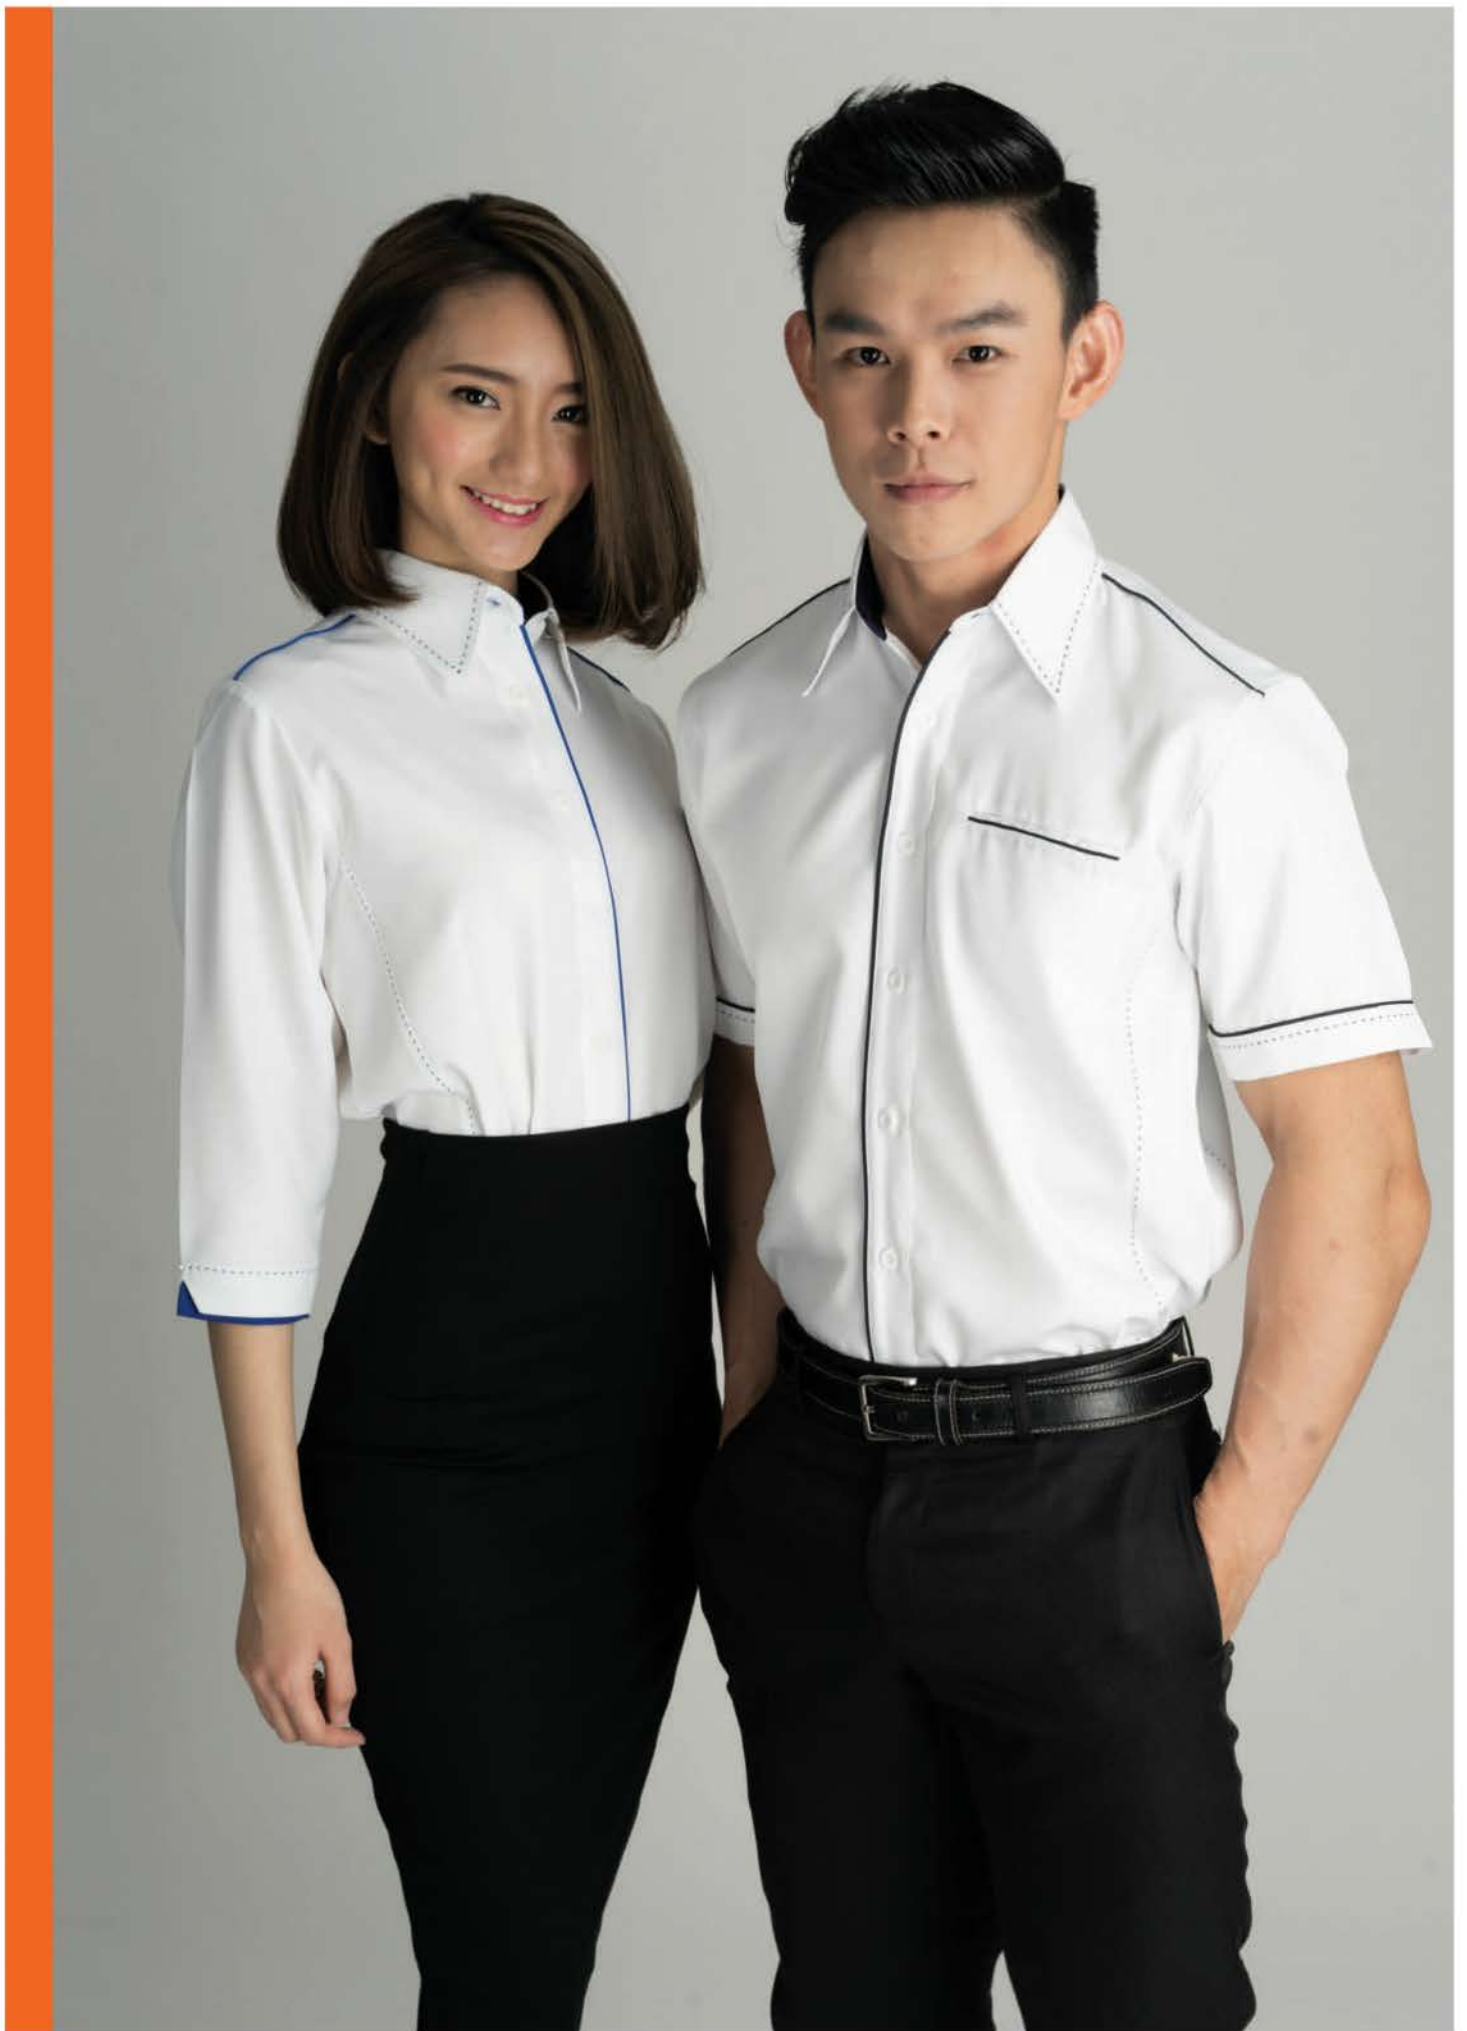

FP-912 C
Black /A.Green

FP-912 E
Black /Beige

FP-912 F
Black /Yellow

FP-912 G
Black /Orange

[Back View]

FP-811 MEN SERIES

Polysoft

XS - 4XL (Europe Size)