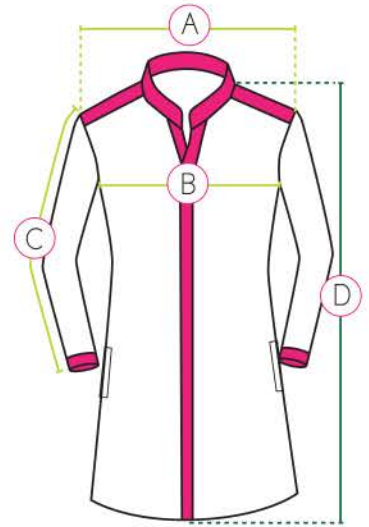

Corporate MUSLIMAH (inch)

	Shoulder (A)	Chest (B)	Long Sleeve Length (C)	Shirt Length (D)
2XS	13	36	22	32
XS	14	38	22	33
S	15	40	23	34
M	16	42	23	35
L	17	44	23	35
XL	18	46	23	36
2XL	19	48	24	36.5
3XL	19.5	51	24	36.5
4XL	20	54	24	37
5XL	20.5	57	24	37