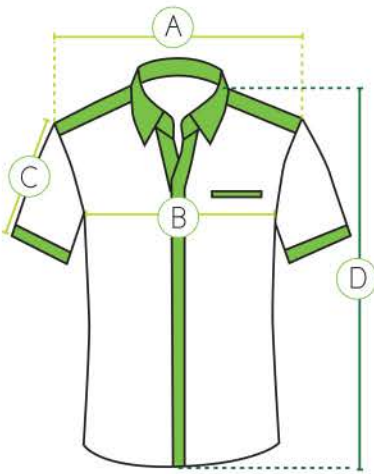

• TRACKSUIT •
(FULL SET)

TS-288YBK
Yellow/ Black

TS-288RBN
Royal blue/ Navy

TS-288RBK
Red/ Black

SIZE INCHES MEASUREMENT CHART

MEN Corporate Shirt (inch)

	Shoulder (A)	Chest (B)	Sleeve Length (C)	Shirt Length (D)
XS	18	40	9	28
S	18.5	42	10	29
M	19	44	10.5	29.5
L	20	46	11	30.5
XL	21	49	11.5	31
2XL	21.5	52	12	32
3XL	22.5	55	12.5	33
4XL	23.5	58	12.5	33
5XL	24.5	61	12.5	33